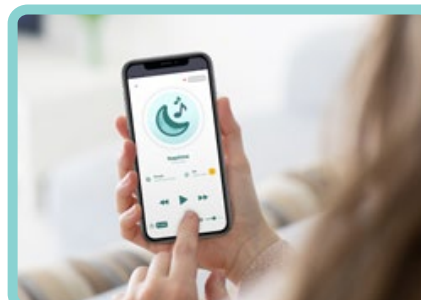

Live Streaming of
Lullabies, Nature
Sounds & Audio
Books