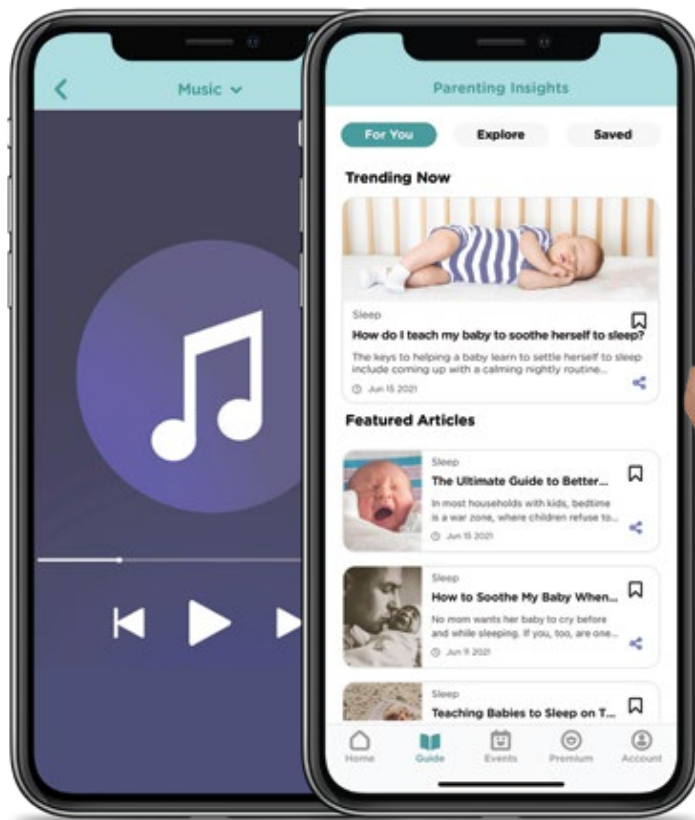

HubbleClub for Partners

Create a personalised sleep routine with the 7-colour night light and sleep trainer. Control soothing sounds, lullabies, and more from the HubbleClub for Partners App! Easily set and manage a time-to-rise point to help build consistency in your little one's waking habits. Eclipse also serves as an audio monitor, and sends live activity notifications to your compatible smart device. The Eclipse will help you and your baby get the sleep you need. .

Peace of mind starts here.

Download the HubbleClub for Partners App to play soothing sounds, lullabies and audio books.