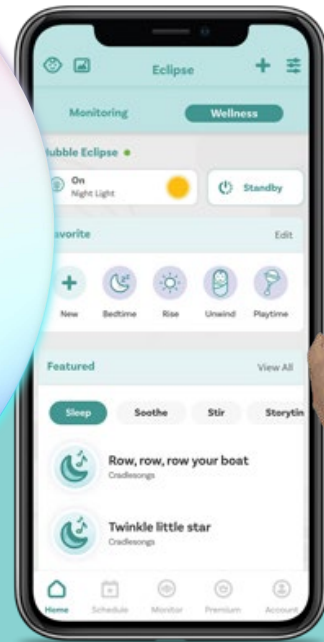

# Eclipse SMART Wi-Fi AUDIO MONITOR

WITH SOUND  
SOOTHER,  
NIGHT LIGHT  
& SPEAKER

oricom®

Powered by  
hubble  
connected™

4 Products  
in One

Peace of mind starts here.

### Sleep Trainer

Create a personalised sleep routine with the 7-colour night light and sleep trainer.

Audio Monitor

7-Colour Night Light  
& Sleep Trainer

Wireless Speaker  
& Sound Soother

Wi-Fi Connectivity

# HubbleClub for Partners

Create a personalised sleep routine with the 7-colour night light and sleep trainer. Control soothing sounds, lullabies, and more from the HubbleClub for Partners App! Easily set and manage a time-to-rise point to help build consistency in your little one's waking habits. Eclipse also serves as an audio monitor, and sends live activity notifications to your compatible smart device. The Eclipse will help you and your baby get the sleep you need. .